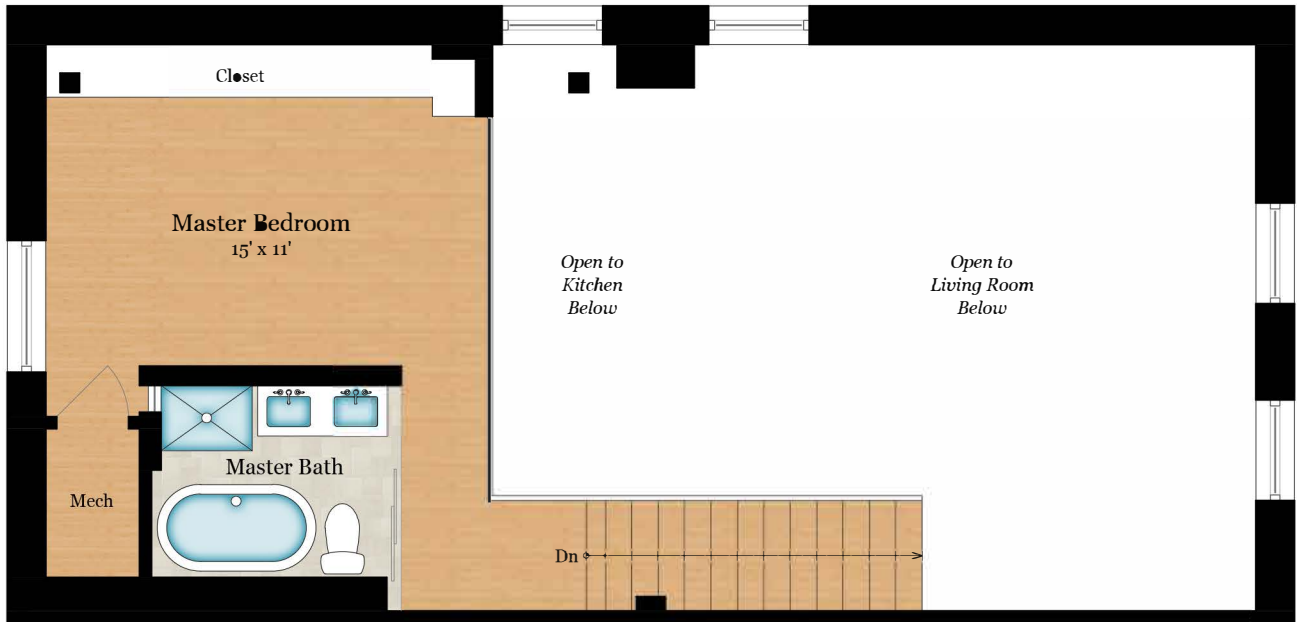

# 851 INDIANA STREET | UNIT 301

SAN FRANCISCO, CA 94107

MAIN LEVEL

UPPER LEVEL