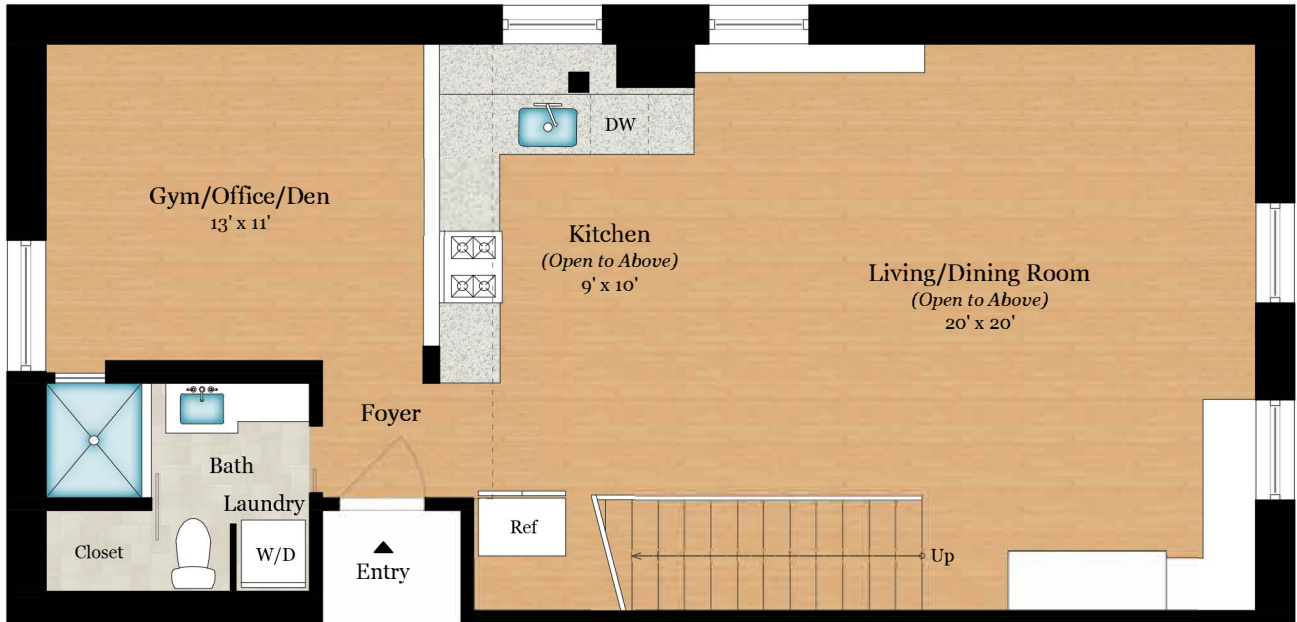

# 851 INDIANA STREET | UNIT 301

SAN FRANCISCO, CA 94107

MAIN LEVEL

UPPER LEVEL